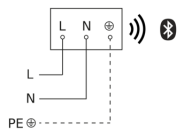

# L 42 SC

with motion detector & Bluetooth  
EAN 4007841 085261  
Article number 085261

Circuit diagram Bluetooth

Circuit diagram Bluetooth